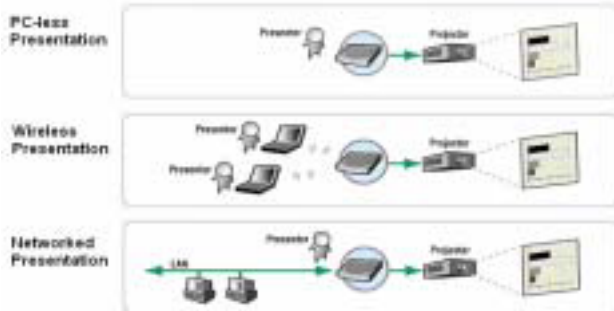

# IP Presenter IPP-2000

**NEW!**  
802.11G  
54Mbps

**The most convenient way of access display for single / group users**

Upgrading your projector into a PC-less, wireless or networked projector

Direct project the screens of a remote computer via wire or wireless network

Eliminate down-time during meetings when switching presenters

Saving cable and installation costs of ceiling mounted projectors

Versatile control interfaces with real time cursor for accurate pointing

Suitable for truly interactive meetings and brain storming sessions, the host allows any member to take charge in the meeting.

Freedom for K-12 teachers and university professors to present with their portable computer from anywhere in the class

Preload presentation on IPP-2000 and bring to anywhere for convenient and reliable presentation

**Built-in viewer for immediate slide show**

- Support thumbnail browsing
- Support PowerPoint (ppt) file format

**Continuously project remote PC's screen**

- Free to switch between connected PCs
- Add, delete, clear PC connection easily
- One-to-many gateway services